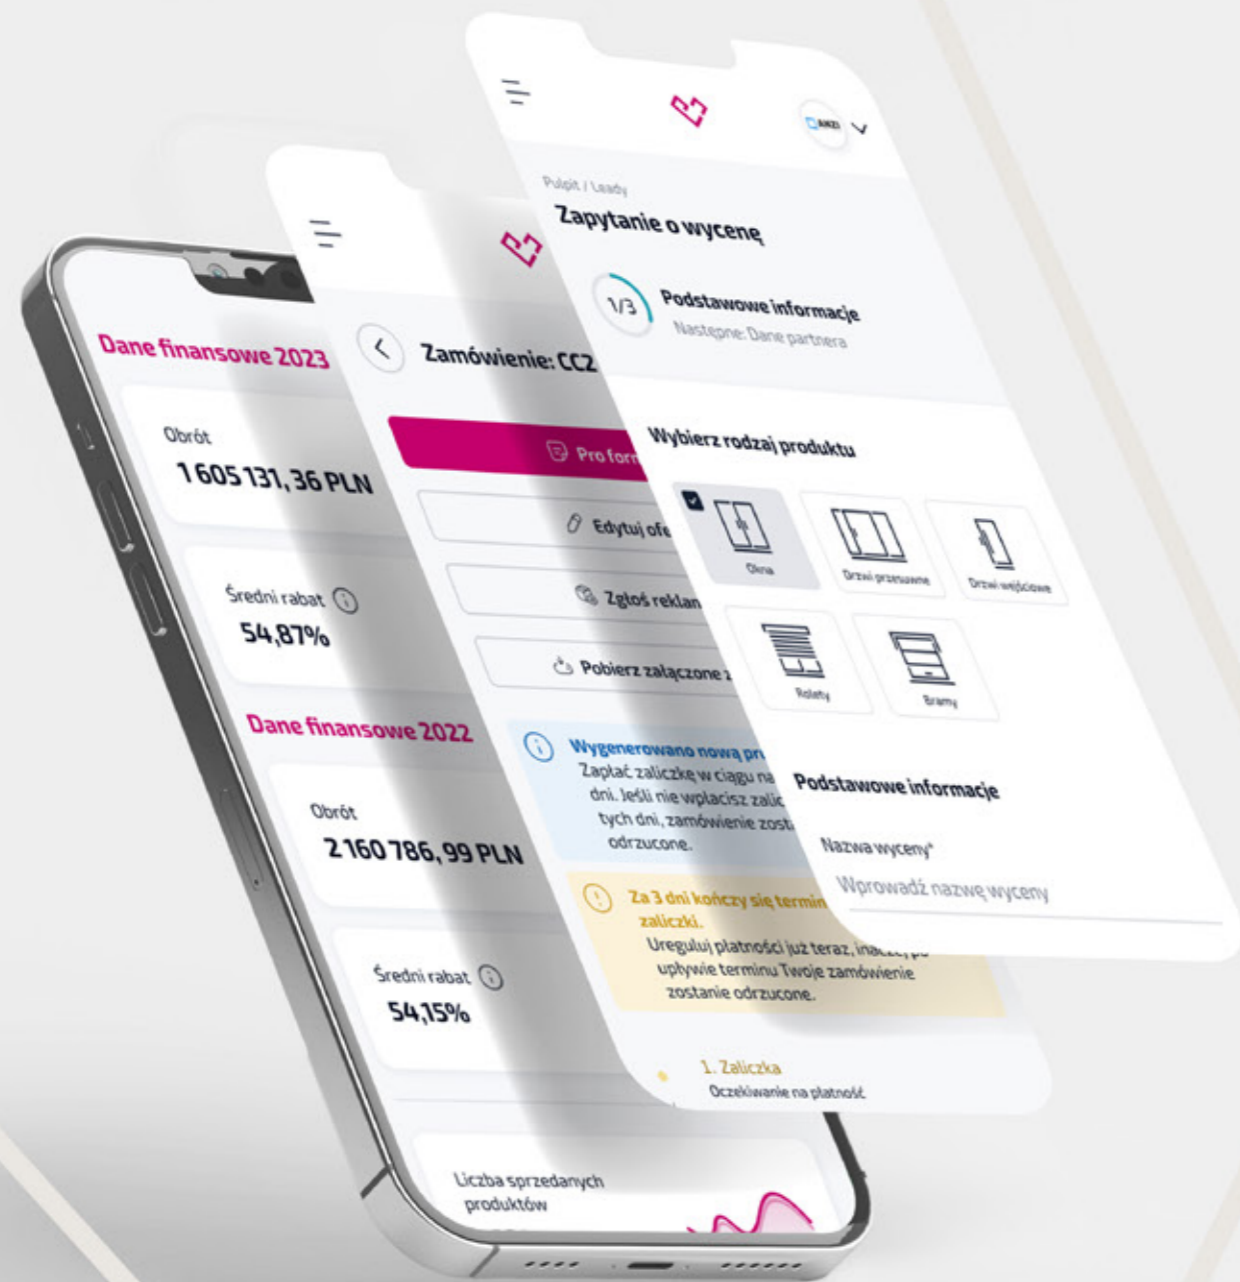

Using the same model of Siegenia TITAN AF hardware in Windows, PSK, HS, we facilitate sales and service of our products.

EXPLORE

INNOVATIVE APPLICATION

EC 4 Partner

EC 4 Partner

ALL THE INFORMATION
IN ONE PLACE.

Zero paperwork.

THE ONE AND ONLY PLATFORM FOR DISTRIBUTORS

EC 4 Partner

STOLCAD

PROGRAM

- More than 60 technologies
- Fast ordering online

EXPERT

IMPLEMENTATION AND TRAINING