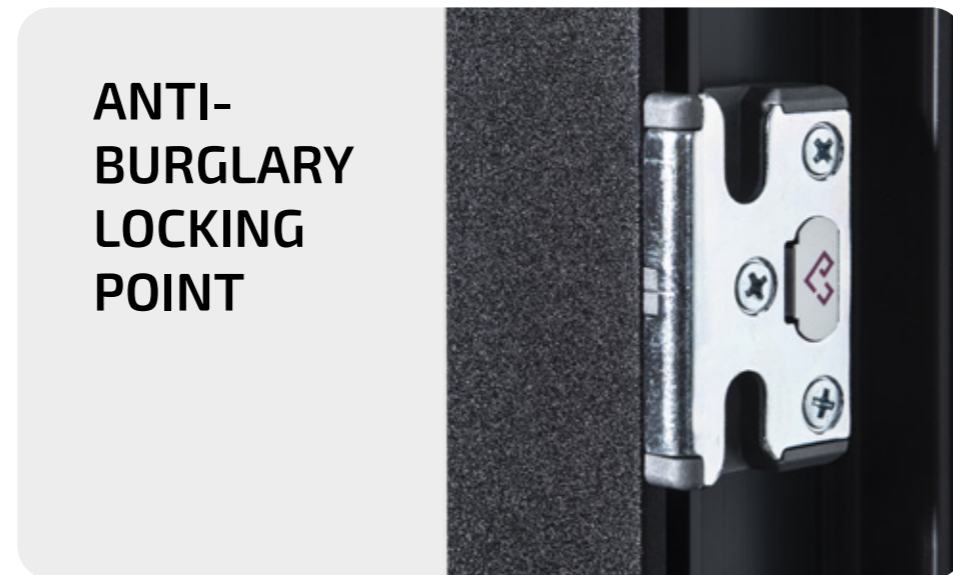

LOWER SERVICE COSTS

The use of patented components, such as the KoPiBo roller and sash lifter, as well as transport sliders, means less need for post-assembly adjustments, and thus lower service costs.

Using the same model of Siegenia TITAN AF hardware in Windows, PSK, HS, we facilitate sales and service of our products.