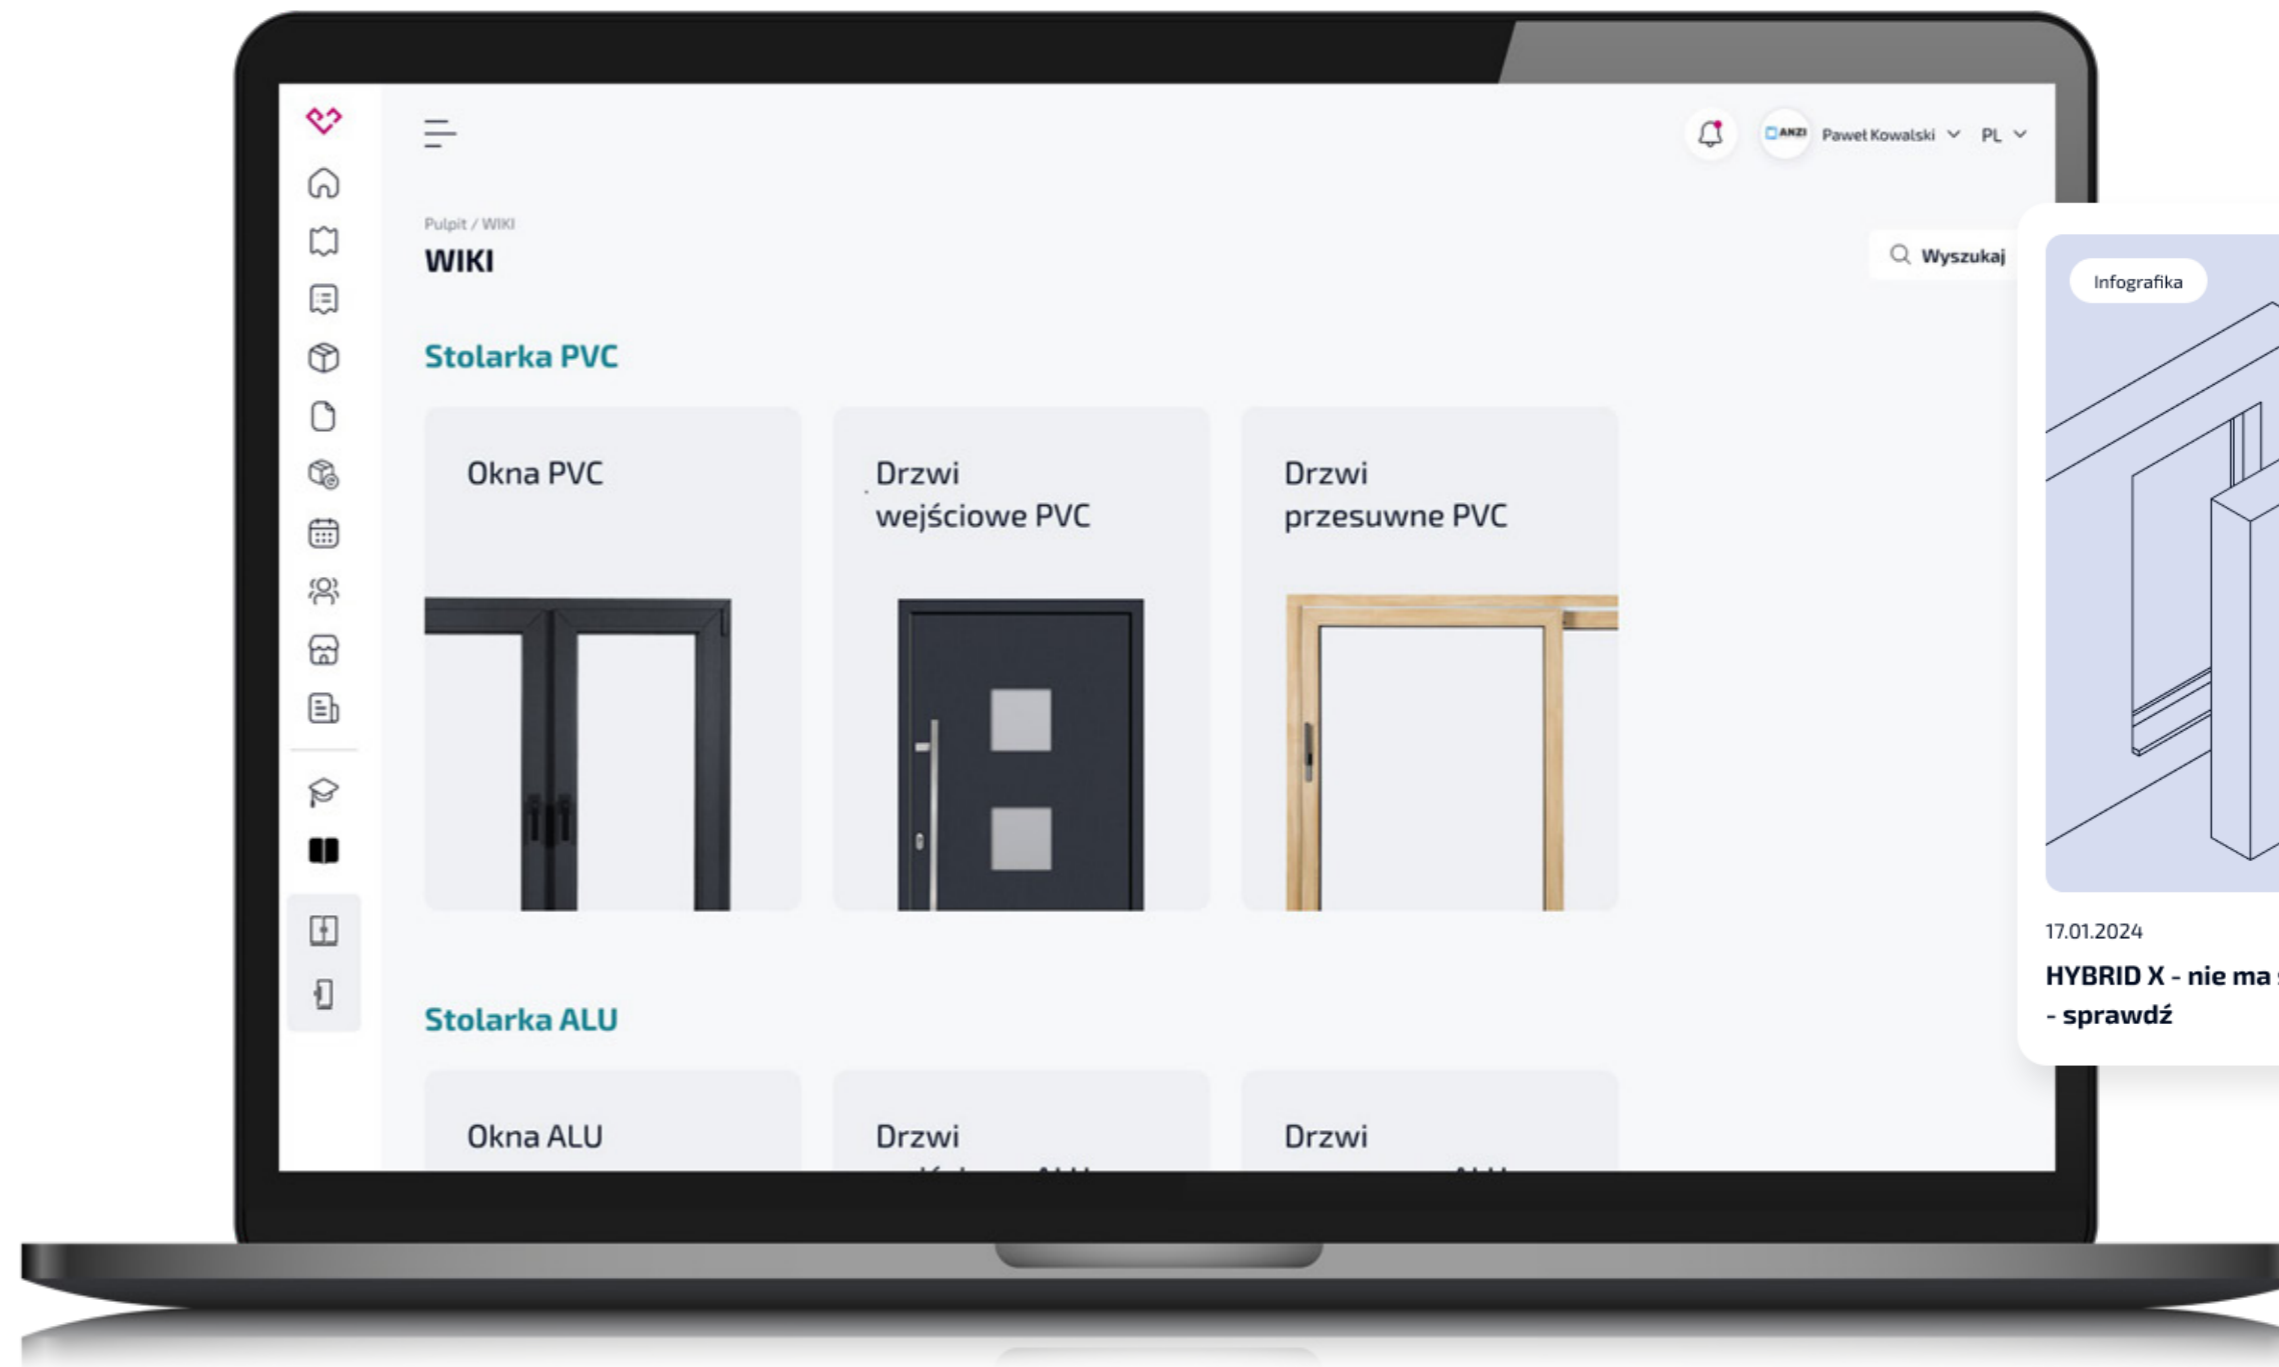

Using the same model of Siegenia TITAN AF hardware in Windows, PSK, HS, we facilitate sales and service of our products.

EXPLORE

INNOVATIVE APPLICATION

EC 4 Partner

EC 4 Partner

ALL THE INFORMATION
IN ONE PLACE.

Zero paperwork.

THE ONE AND ONLY PLATFORM FOR DISTRIBUTORS

EC 4 Partner

STOLCAD

PROGRAM

- More than 60 technologies
- Fast ordering online

EXPERT

IMPLEMENTATION AND TRAINING