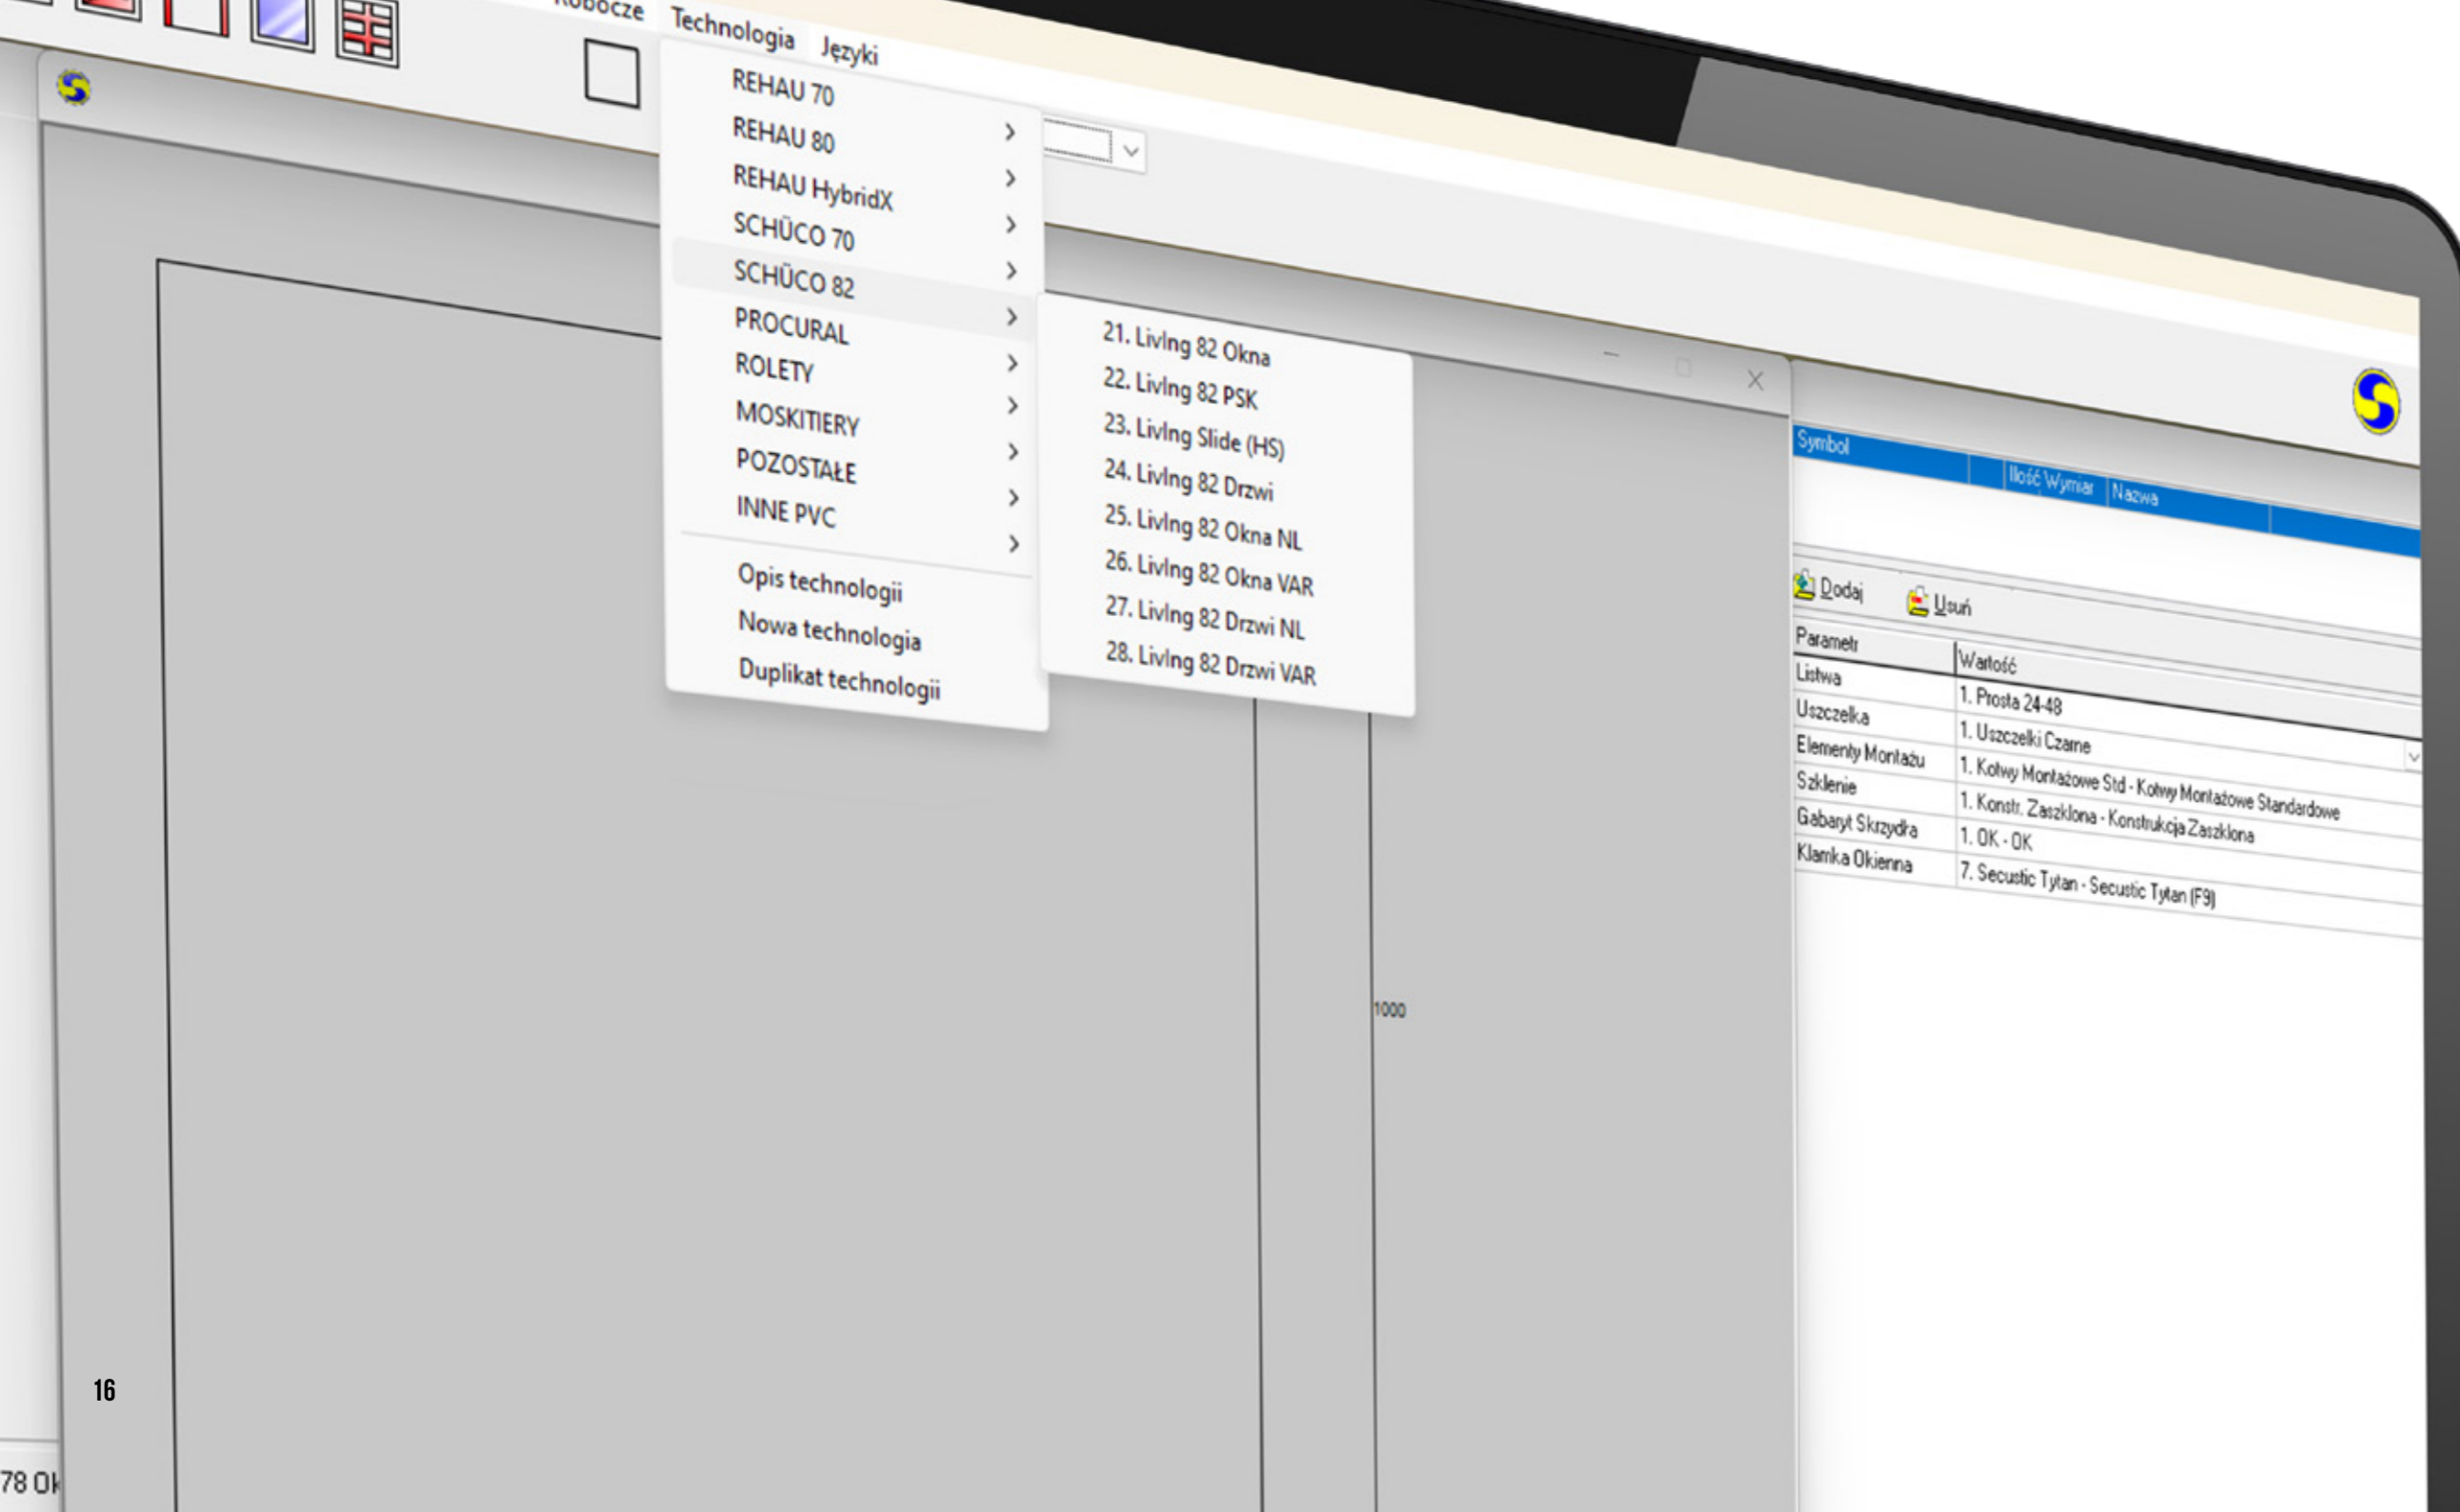

STOLCAD

PROGRAM

- More than 60 technologies
- Fast ordering online